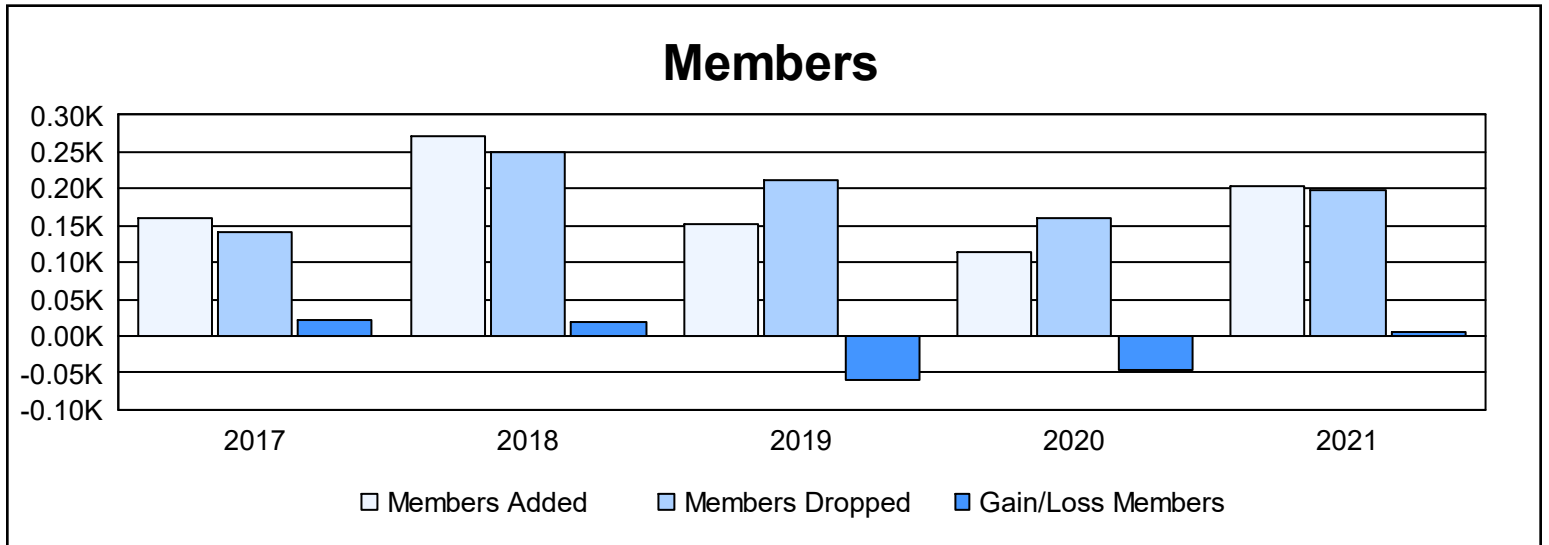

Year	New Clubs	Dropped Clubs	Gain/ Loss Clubs	New Members	Charter Members	Reinstate Members	Transfer Members	Total Member Added	Total Members Dropped	Gain/ Loss Members
2016-2017	0	1	-1	149	0	8	4	161	140	21
2017-2018	4	0	4	154	105	5	7	271	251	20
2018-2019	1	3	-2	112	24	7	10	153	212	-59
2019-2020	1	3	-2	92	17	2	2	113	160	-47
2020-2021	4	2	2	90	95	19	0	204	198	6
<b>Average</b>	<b>2</b>	<b>2</b>	<b>0</b>	<b>119</b>	<b>48</b>	<b>8</b>	<b>5</b>	<b>180</b>	<b>192</b>	<b>-12</b>

### Membership Composition June 2021 Cumulative