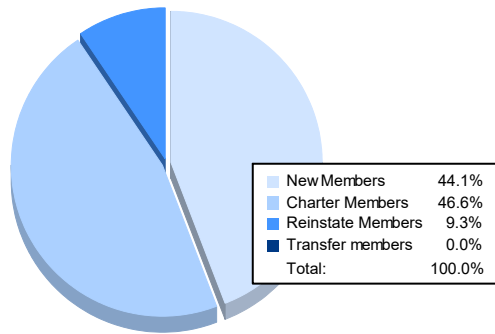

Year	New Clubs	Dropped Clubs	Gain/ Loss Clubs	New Members	Charter Members	Reinstate Members	Transfer Members	Total Member Added	Total Members Dropped	Gain/ Loss Members
2016-2017	0	1	-1	149	0	8	4	161	140	21
2017-2018	4	0	4	154	105	5	7	271	251	20
2018-2019	1	3	-2	112	24	7	10	153	212	-59
2019-2020	1	3	-2	92	17	2	2	113	160	-47
2020-2021	4	2	2	90	95	19	0	204	198	6
<b>Average</b>	<b>2</b>	<b>2</b>	<b>0</b>	<b>119</b>	<b>48</b>	<b>8</b>	<b>5</b>	<b>180</b>	<b>192</b>	<b>-12</b>

### Membership Composition June 2021 Cumulative