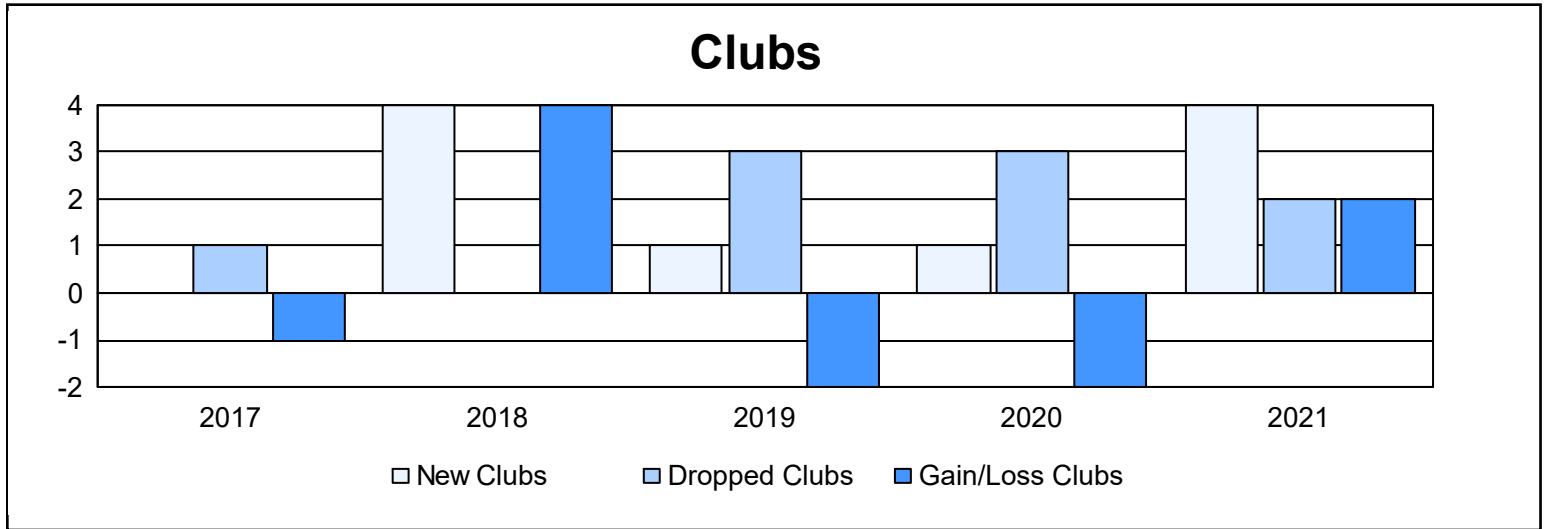

Year	New Clubs	Dropped Clubs	Gain/ Loss Clubs	New Members	Charter Members	Reinstate Members	Transfer Members	Total Member Added	Total Members Dropped	Gain/ Loss Members
2016-2017	0	1	-1	149	0	8	4	161	140	21
2017-2018	4	0	4	154	105	5	7	271	251	20
2018-2019	1	3	-2	112	24	7	10	153	212	-59
2019-2020	1	3	-2	92	17	2	2	113	160	-47
2020-2021	4	2	2	90	95	19	0	204	198	6
<b>Average</b>	<b>2</b>	<b>2</b>	<b>0</b>	<b>119</b>	<b>48</b>	<b>8</b>	<b>5</b>	<b>180</b>	<b>192</b>	<b>-12</b>

### Membership Composition June 2021 Cumulative